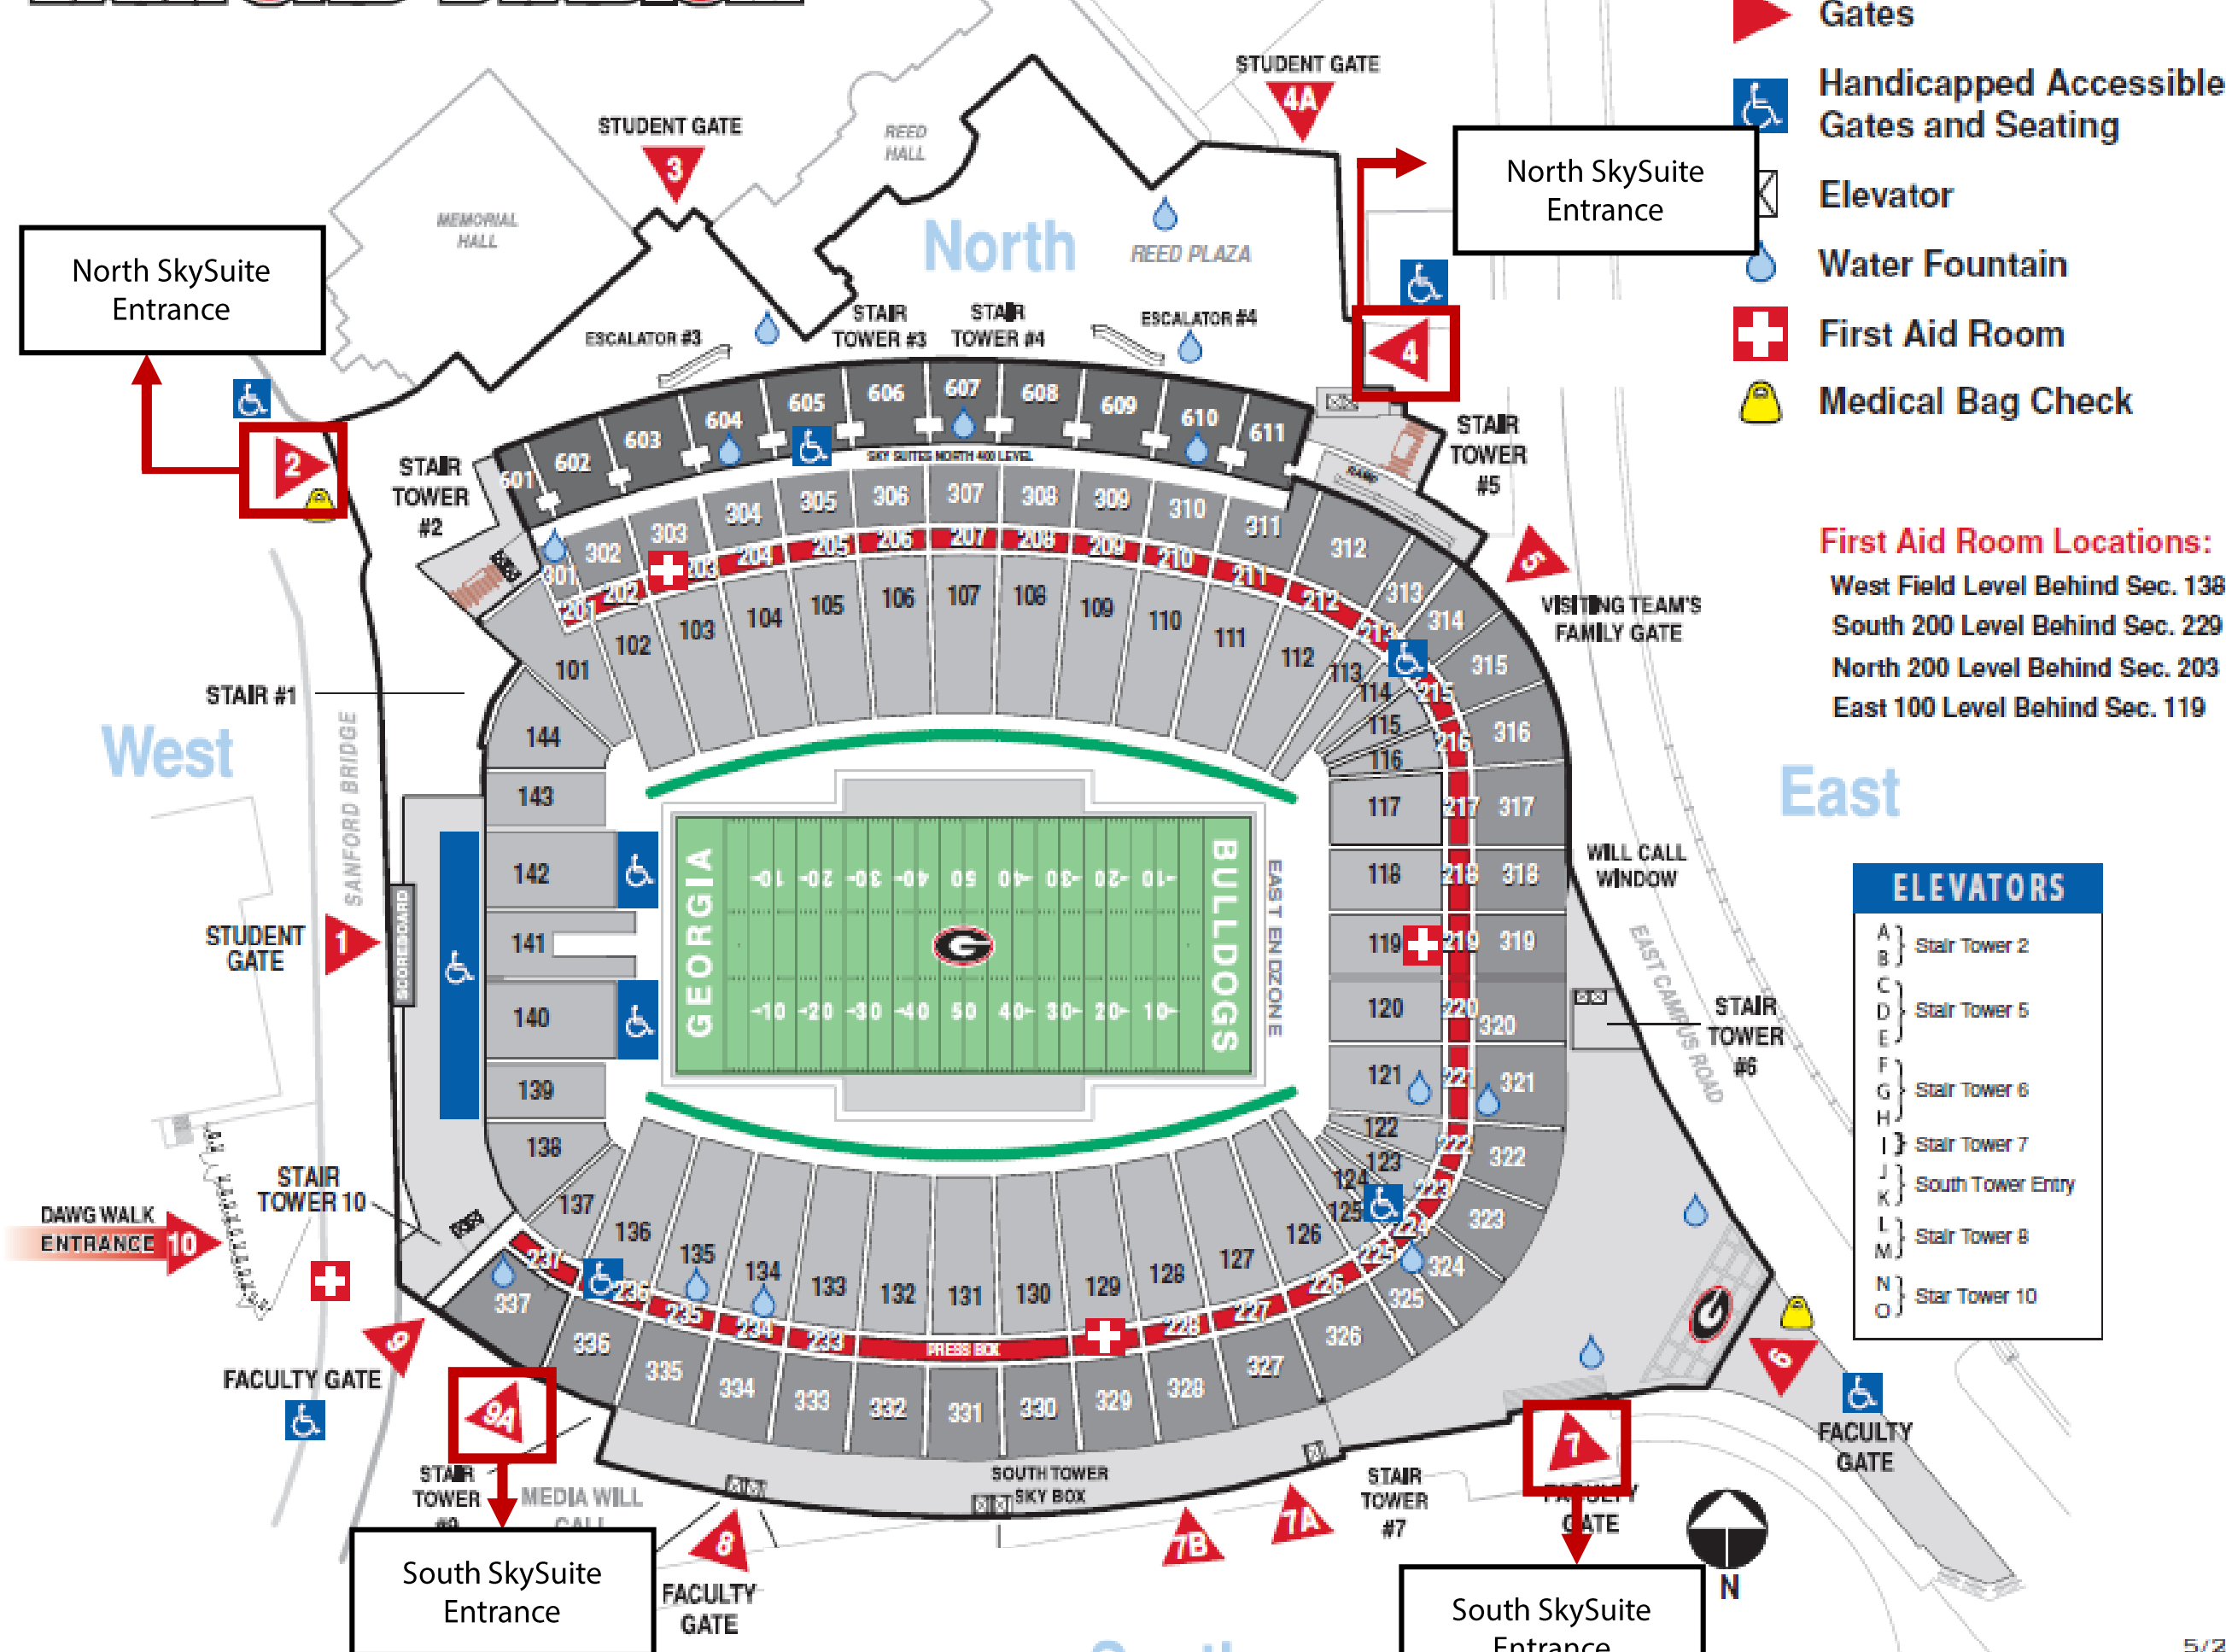

SANFORD STADIUM

- Gates
- Handicapped Accessible Gates and Seating
- Elevator
- Water Fountain
- First Aid Room
- Medical Bag Check

First Aid Room Locations:
 West Field Level Behind Sec. 138
 South 200 Level Behind Sec. 229
 North 200 Level Behind Sec. 203
 East 100 Level Behind Sec. 119

ELEVATORS	
A	Stair Tower 2
B	
C	Stair Tower 5
D	
E	
F	Stair Tower 6
G	
H	Stair Tower 7
I	
J	South Tower Entry
K	
L	Stair Tower 8
M	
N	Stair Tower 10
O	