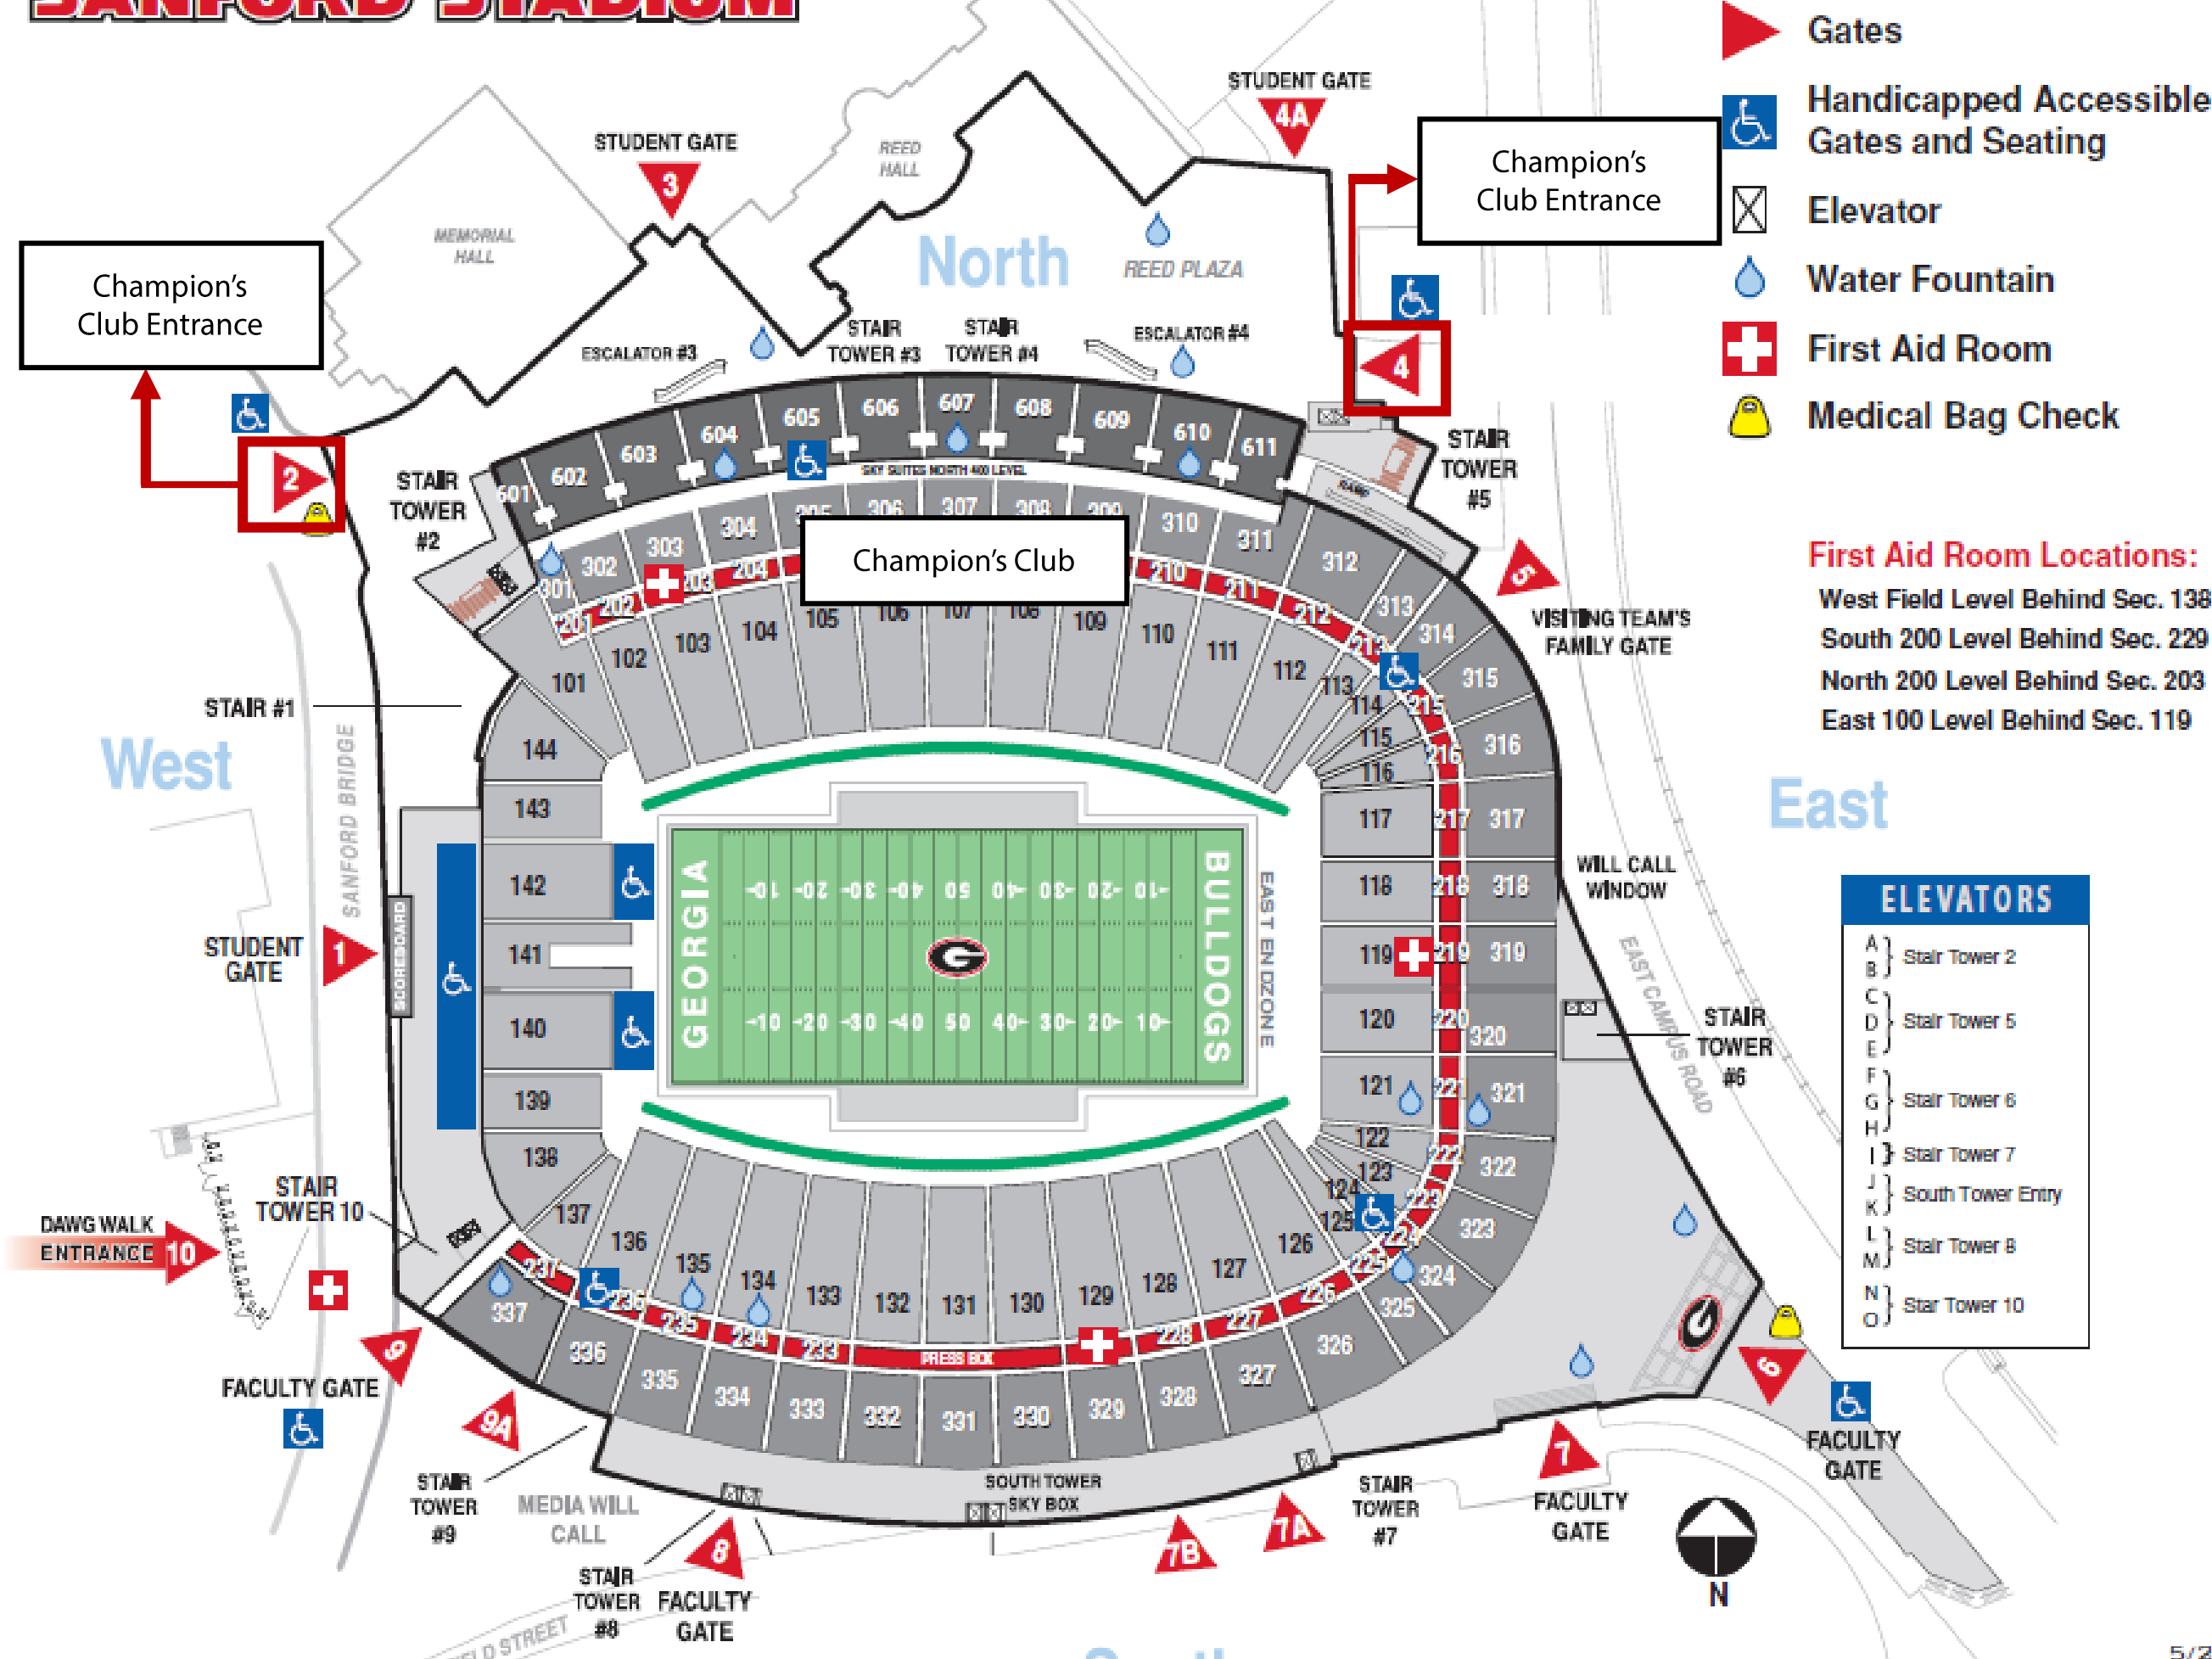

SANFORD STADIUM

- Gates
- Handicapped Accessible Gates and Seating
- Elevator
- Water Fountain
- First Aid Room
- Medical Bag Check

First Aid Room Locations:
 West Field Level Behind Sec. 138
 South 200 Level Behind Sec. 229
 North 200 Level Behind Sec. 203
 East 100 Level Behind Sec. 119

ELEVATORS	
A	Stair Tower 2
B	
C	Stair Tower 5
D	
E	
F	Stair Tower 6
G	
H	Stair Tower 7
I	
J	South Tower Entry
K	
L	
M	Stair Tower 8
N	
O	Star Tower 10