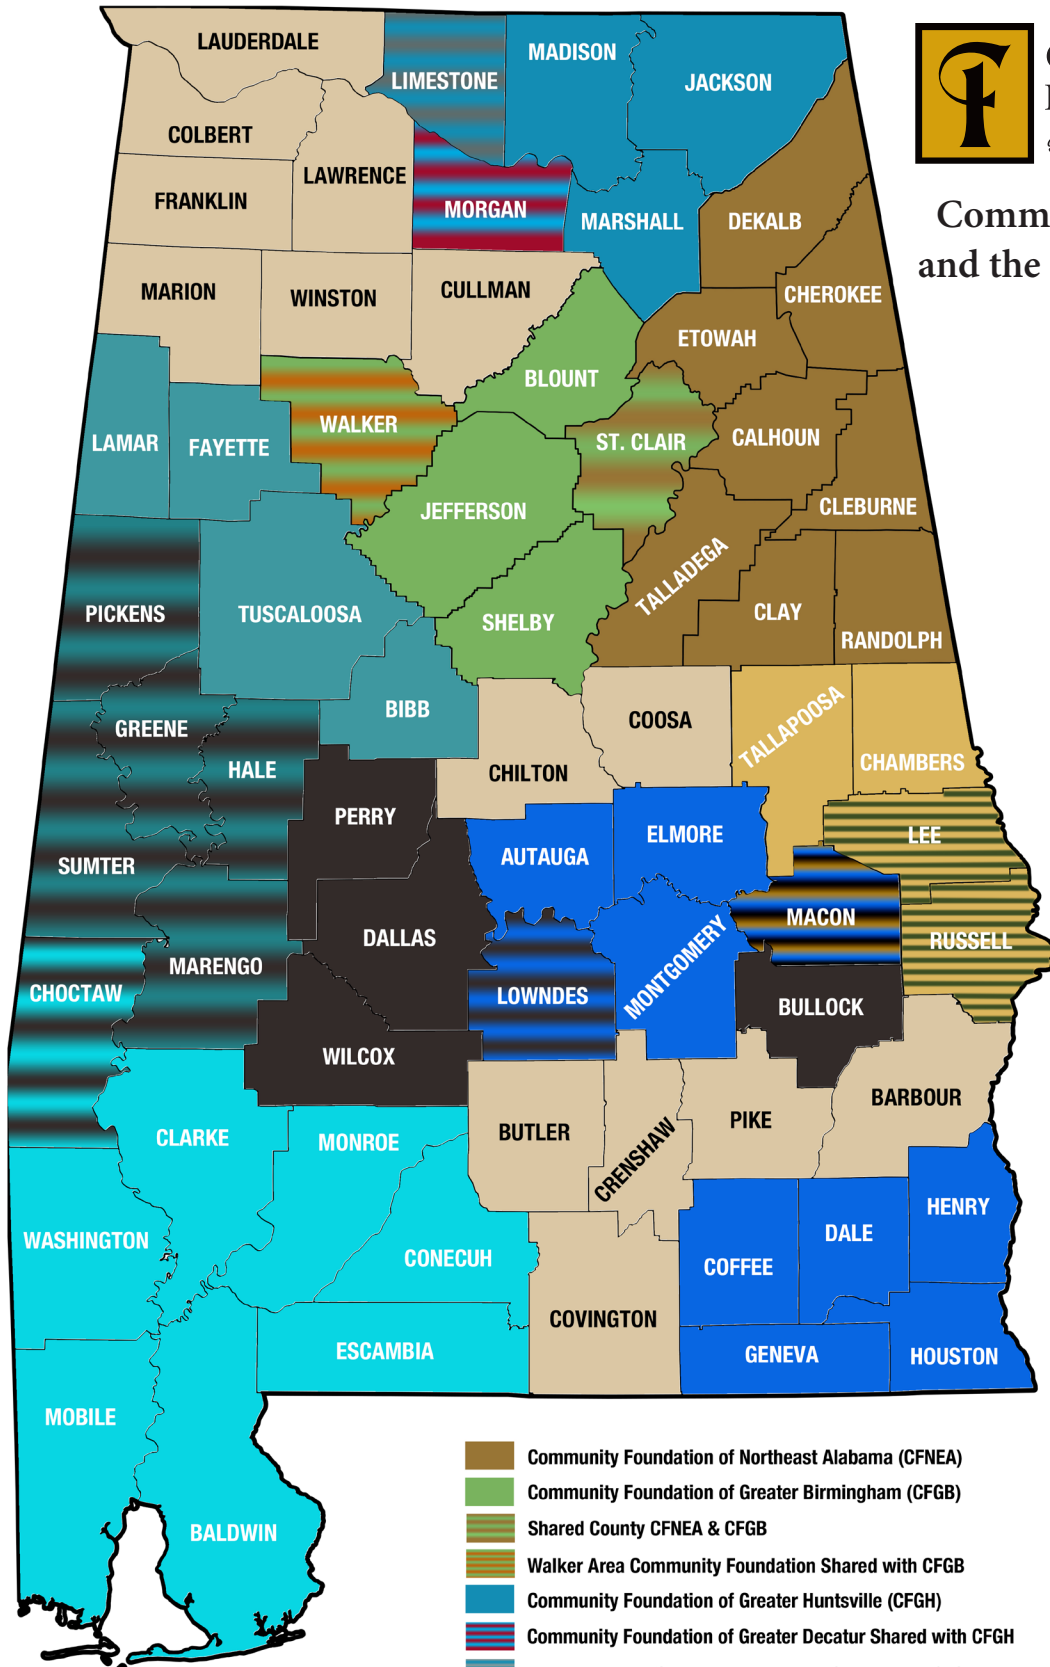

COMMUNITY
FOUNDATION
of Northeast Alabama

Community Foundations
and the counties they serve.

- Community Foundation of Chattahoochee Valley, Columbus, GA
- Community Foundation of South Alabama (CFSA)
- Community Foundation of West Alabama (CFWA)
- Black Belt Community Foundation (BBCF)
- Shared County BBCF & CFWA
- Shared County BBCF & CFSA

- Community Foundation of Northeast Alabama (CFNEA)
- Community Foundation of Greater Birmingham (CFGB)
- Shared County CFNEA & CFGB
- Walker Area Community Foundation Shared with CFGB
- Community Foundation of Greater Huntsville (CFGH)
- Community Foundation of Greater Decatur Shared with CFGH
- Limestone Area Community Foundation Shared with CFGH
- Central Alabama Community Foundation (CACF)
CACF Affiliates:
Autauga Area Community Foundation (Autauga County)
Elmore County Community Foundation (Elmore County)
Southeast Alabama Community Foundation (Coffee, Dale, Geneva, Henry & Houston Counties)
- Shared County CACF & BBCF
- Community Foundation of East Alabama (CFEA)
- Shared County CACF, CFEA & BBCF
- Counties Not Served